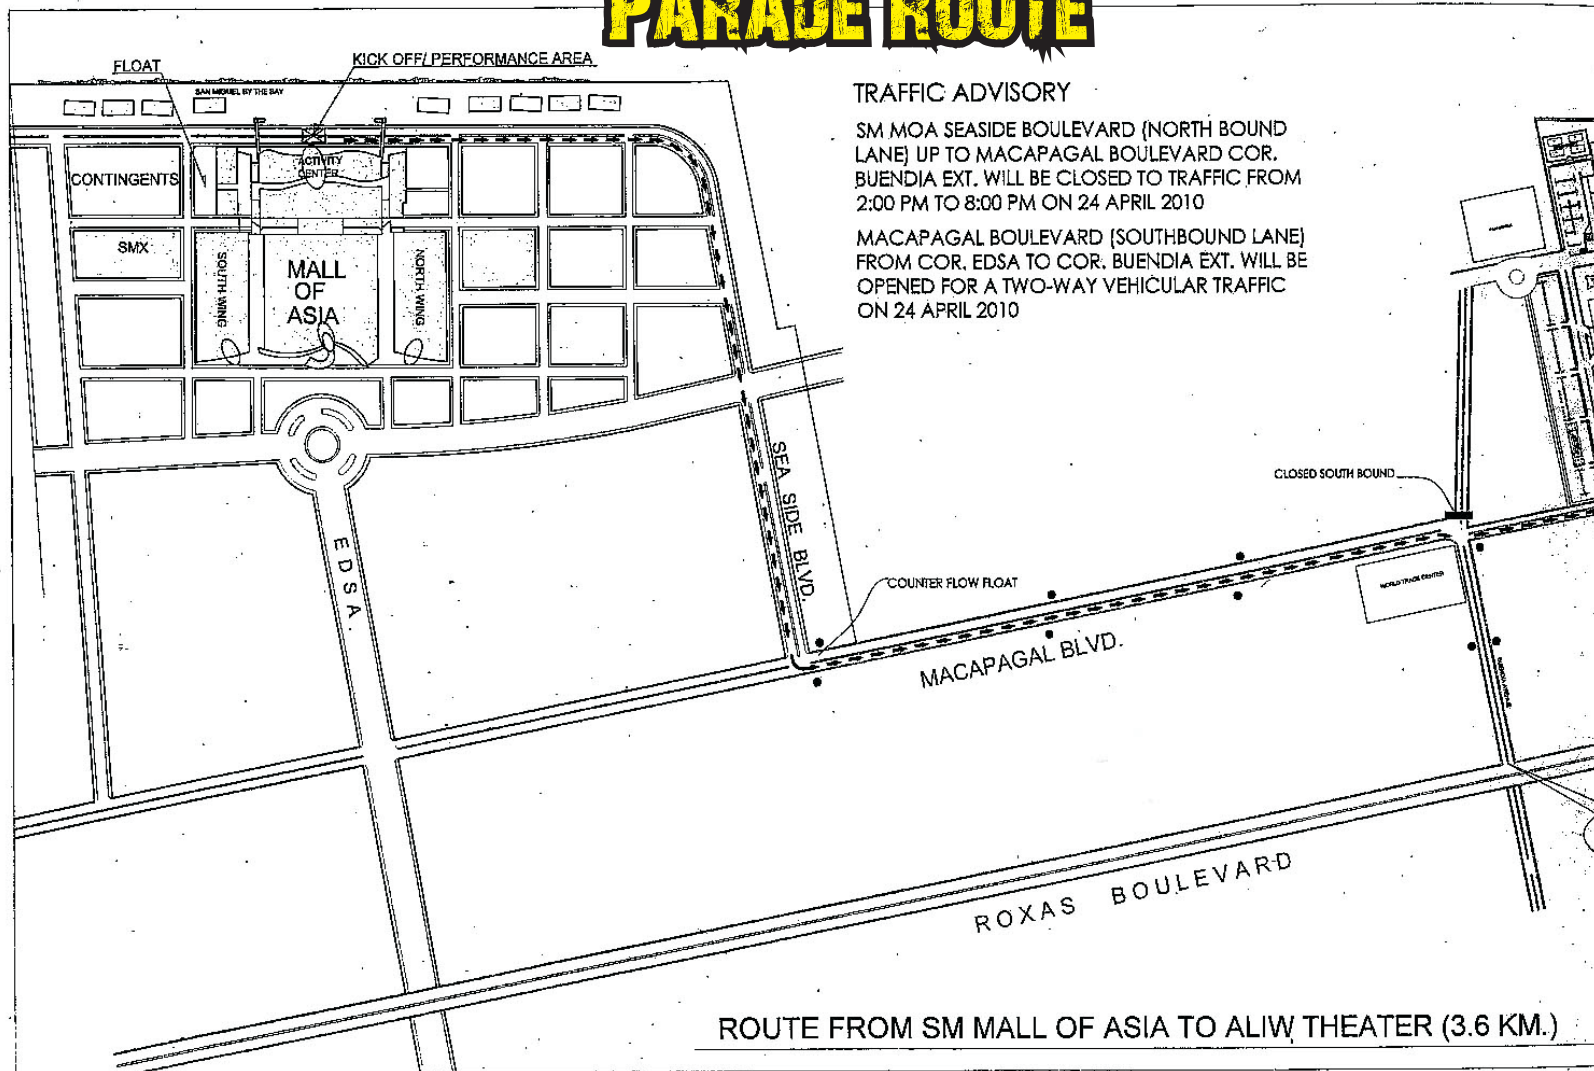

PARADE ROUTE

ROUTE FROM SM MALL OF ASIA TO ALIW THEATER (3.6 KM.)